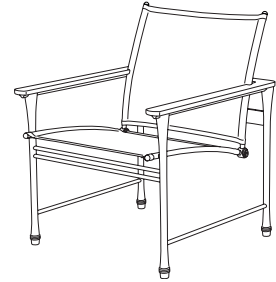

NU-8030
Aprio Lounge Chair
25.5" w × 26.5" d × 32" h

GIATI
DESIGNS BY MARK SINGER

GIATI DESIGNS, INC.
Santa Barbara, California
Tel 805.684.8349 Fax 805.684.8359
www.giati.com

NU-8030 back view

Finish: New Champagne
Optional cushions also available.

Giati

Dining Chair
NU-8020

Ottoman
NU-8040

Lounge Chair
NU-8030

52" Round Dining Table
NU-8010

44" Square Dining Table
NU-8000

Chaise Lounge
NU-8050

Side Table
NU-8070