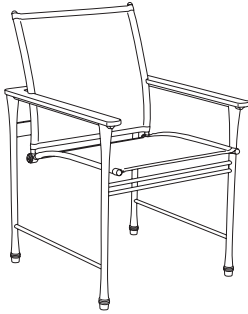

NU-8030
Aprio Lounge Chair
25.5" w × 26.5" d × 32" h

GIATI
DESIGNS BY MARK SINGER

GIATI DESIGNS, INC.
Santa Barbara, California
Tel 805.684.8349 Fax 805.684.8359
www.giati.com

NU-8030 back view

Finish: New Champagne
Optional cushions also available.

Giati

Dining Chair
NU-8020

Ottoman
NU-8040

Lounge Chair
NU-8030

52" Round Dining Table
NU-8010

44" Square Dining Table
NU-8000

Chaise Lounge
NU-8050

Side Table
NU-8070