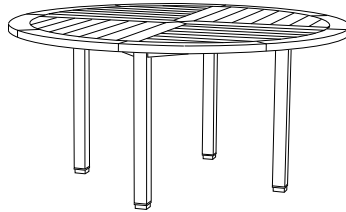

**GT-1012**  
48" Round Dining Table  
48" DIAMETER × 29.5"H

**GT-1004**  
60" Round Dining Table (shown)  
60" DIAMETER × 30"H

**GT-1003**  
72" Round Dining Table  
72" DIAMETER × 30.25"H

**GIATI**

DESIGNS BY MARK SINGER

# Paradiso Tables

**Square Side Table**  
GT-1070

**42" Square Dining Table**  
GT-1002

**Round Side Table**  
GT-1090

**48" Round Dining Table**  
GT-1012

**60" Round Dining Table**  
GT-1004

**72" Round Dining Table**  
GT-1003

**36" Round Bar Table**  
GT-1016

**36" Square Pedestal Table**  
GT-1015

**36" Square Bar Table**  
GT-1017

**94" Rectangular Dining Table**  
GT-1006