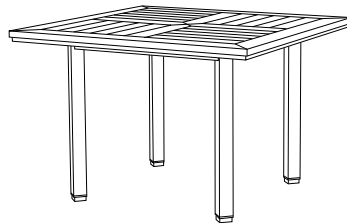

**GT-1012**  
48" Round Dining Table  
48" DIAMETER × 29.5"H

**GT-1004**  
60" Round Dining Table (shown)  
60" DIAMETER × 30"H

**GT-1003**  
72" Round Dining Table  
72" DIAMETER × 30.25"H

**GIATI**

DESIGNS BY MARK SINGER

# Paradiso Tables

**Square Side Table**  
GT-1070

**42" Square Dining Table**  
GT-1002

**Round Side Table**  
GT-1090

**48" Round Dining Table**  
GT-1012

**60" Round Dining Table**  
GT-1004

**72" Round Dining Table**  
GT-1003

**36" Round Bar Table**  
GT-1016

**36" Square Pedestal Table**  
GT-1015

**36" Square Bar Table**  
GT-1017

**94" Rectangular Dining Table**  
GT-1006