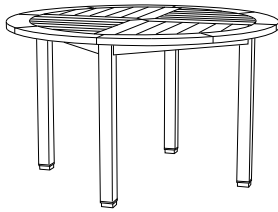

**GT-1012**  
48" Round Dining Table  
48" DIAMETER × 29.5"H

**GT-1004**  
60" Round Dining Table (shown)  
60" DIAMETER × 30"H

**GT-1003**  
72" Round Dining Table  
72" DIAMETER × 30.25"H

**GIATI**

DESIGNS BY MARK SINGER

# Paradiso Tables

**Square Side Table**  
GT-1070

**42" Square Dining Table**  
GT-1002

**Round Side Table**  
GT-1090

**48" Round Dining Table**  
GT-1012

**60" Round Dining Table**  
GT-1004

**72" Round Dining Table**  
GT-1003

**36" Round Bar Table**  
GT-1016

**36" Square Pedestal Table**  
GT-1015

**36" Square Bar Table**  
GT-1017

**94" Rectangular Dining Table**  
GT-1006