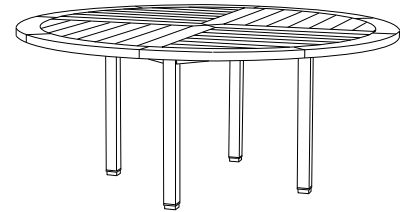

**GT-1012**  
48" Round Dining Table  
48" DIAMETER × 29.5"H

**GT-1004**  
60" Round Dining Table (shown)  
60" DIAMETER × 30"H

**GT-1003**  
72" Round Dining Table  
72" DIAMETER × 30.25"H

**GIATI**

DESIGNS BY MARK SINGER

# Paradiso Tables

**Square Side Table**  
GT-1070

**42" Square Dining Table**  
GT-1002

**Round Side Table**  
GT-1090

**48" Round Dining Table**  
GT-1012

**60" Round Dining Table**  
GT-1004

**72" Round Dining Table**  
GT-1003

**36" Round Bar Table**  
GT-1016

**36" Square Pedestal Table**  
GT-1015

**36" Square Bar Table**  
GT-1017

**94" Rectangular Dining Table**  
GT-1006