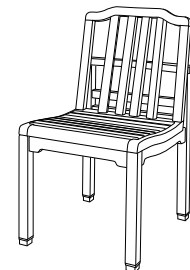

Paradiso

Side Table
GT-1070

Dining Arm Chair
GT-1020

Lounge Chair
GT-1030

60" Round Dining Table
GT-1004 (other sizes available)

Ottoman
GT-1040

42" Square Dining Table
GT-1002

Chaise Lounge
GT-1050

Bar Stool
GT-2016

Sofa
GT-1035

36" Round Bar Table
GT-1016

Dining Lounge Chair
GT-2025

Side Chair
GT-1021

GIATI

DESIGNS BY MARK SINGER

GIATI DESIGNS, INC.
614 Santa Barbara Street
Santa Barbara, CA 93101
Tel 805.965.6535 Fax 805.965.6535
www.giati.com