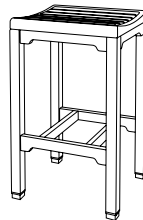

Paradiso

Side Table
GT-1070

Dining Arm Chair
GT-1020

Lounge Chair
GT-1030

60" Round Dining Table
GT-1004 (other sizes available)

Ottoman
GT-1040

42" Square Dining Table
GT-1002

Chaise Lounge
GT-1050

Bar Stool
GT-2016

Sofa
GT-1035

36" Round Bar Table
GT-1016

Dining Lounge Chair
GT-2025

Side Chair
GT-1021

GIATI

DESIGNS BY MARK SINGER

GIATI DESIGNS, INC.
614 Santa Barbara Street
Santa Barbara, CA 93101
Tel 805.965.6535 Fax 805.965.6535
www.giati.com