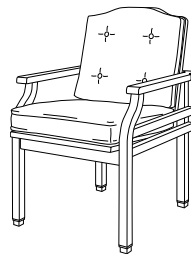

Paradiso

Side Table
GT-1070

Dining Arm Chair
GT-1020

Lounge Chair
GT-1030

60" Round Dining Table
GT-1004 (other sizes available)

Ottoman
GT-1040

42" Square Dining Table
GT-1002

Chaise Lounge
GT-1050

Bar Stool
GT-2016

Sofa
GT-1035

36" Round Bar Table
GT-1016

Dining Lounge Chair
GT-2025

Side Chair
GT-1021

GIATI

DESIGNS BY MARK SINGER

GIATI DESIGNS, INC.
614 Santa Barbara Street
Santa Barbara, CA 93101
Tel 805.965.6535 Fax 805.965.6535
www.giati.com