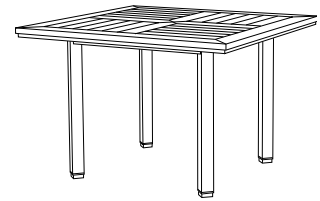

Paradiso

Side Table
GT-1070

Dining Arm Chair
GT-1020

Lounge Chair
GT-1030

60" Round Dining Table
GT-1004 (other sizes available)

Ottoman
GT-1040

42" Square Dining Table
GT-1002

Chaise Lounge
GT-1050

Bar Stool
GT-2016

Sofa
GT-1035

36" Round Bar Table
GT-1016

Dining Lounge Chair
GT-2025

Side Chair
GT-1021

GIATI

DESIGNS BY MARK SINGER

GIATI DESIGNS, INC.
614 Santa Barbara Street
Santa Barbara, CA 93101
Tel 805.965.6535 Fax 805.965.6535
www.giati.com