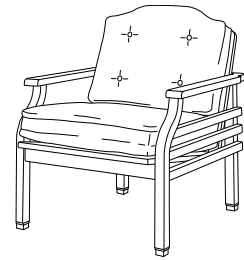

GT-2016
Paradiso Bar Stool

16.5" W x 18" D x 29.75" H

GIATI

DESIGNS BY MARK SINGER

GIATI DESIGNS, INC.
614 Santa Barbara Street
Santa Barbara, CA 93101
Tel 805.965.6535 Fax 805.965.6295
www.giati.com

Available in casual finishes
for interior and exterior use
(from L to R): Driftwood Finish,
Natural Teak, or Protective
UV Inhibitor (Teak Oil)

Paradiso

Side Table
GT-1070

Dining Arm Chair
GT-1020

Lounge Chair
GT-1030

60" Round Dining Table
GT-1004 (other sizes available)

Ottoman
GT-1040

42" Square Dining Table
GT-1002

Chaise Lounge
GT-1050