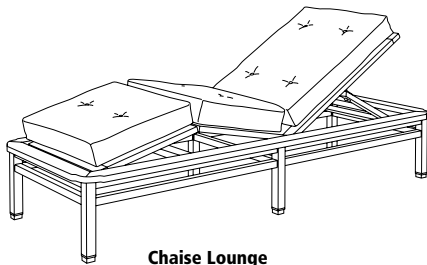

GT-2016
Paradiso Bar Stool

16.5" W x 18" D x 29.75" H

GIATI

DESIGNS BY MARK SINGER

GIATI DESIGNS, INC.
614 Santa Barbara Street
Santa Barbara, CA 93101
Tel 805.965.6535 Fax 805.965.6295
www.giati.com

Available in casual finishes
for interior and exterior use
(from L to R): Driftwood Finish,
Natural Teak, or Protective
UV Inhibitor (Teak Oil)

Paradiso

Side Table
GT-1070

Dining Arm Chair
GT-1020

Lounge Chair
GT-1030

60" Round Dining Table
GT-1004 (other sizes available)

Ottoman
GT-1040

42" Square Dining Table
GT-1002

Chaise Lounge
GT-1050

Bar Stool
GT-2016

Sofa
GT-1035

36" Round Bar Table
GT-1016

Dining Lounge Chair
GT-2025

Side Chair
GT-1021

GIATI

DESIGNS BY MARK SINGER

GIATI DESIGNS, INC.
614 Santa Barbara Street
Santa Barbara, CA 93101
Tel 805.965.6535 Fax 805.965.6535
www.giati.com