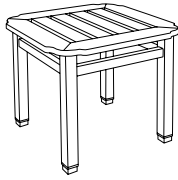

GT-2016
Paradiso Bar Stool

16.5" W x 18" D x 29.75" H

GIATI

DESIGNS BY MARK SINGER

GIATI DESIGNS, INC.
614 Santa Barbara Street
Santa Barbara, CA 93101
Tel 805.965.6535 Fax 805.965.6295
www.giati.com

Available in casual finishes
for interior and exterior use
(from L to R): Driftwood Finish,
Natural Teak, or Protective
UV Inhibitor (Teak Oil)

Paradiso

Side Table
GT-1070

Dining Arm Chair
GT-1020

Lounge Chair
GT-1030

60" Round Dining Table
GT-1004 (other sizes available)

Ottoman
GT-1040

42" Square Dining Table
GT-1002

Chaise Lounge
GT-1050