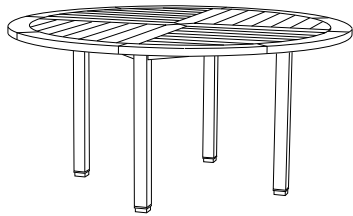

Paradiso

Side Table
GT-1070

Dining Arm Chair
GT-1020

Lounge Chair
GT-1030

60" Round Dining Table
GT-1004 (other sizes available)

Ottoman
GT-1040

42" Square Dining Table
GT-1002

Chaise Lounge
GT-1050

Bar Stool
GT-2016

Sofa
GT-1035

36" Round Bar Table
GT-1016

Dining Lounge Chair
GT-2025

Side Chair
GT-1021

GIATI

DESIGNS BY MARK SINGER

GIATI DESIGNS, INC.
614 Santa Barbara Street
Santa Barbara, CA 93101
Tel 805.965.6535 Fax 805.965.6535
www.giati.com