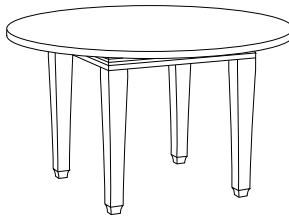

Available in casual finishes
for interior and exterior use
(from L to R): Driftwood Finish,
Natural Teak, or Protective
UV Inhibitor (Teak Oil)

Palazzio Tables

65" Square Dining Table
PL-6004L

40" Square Dining Table
PL-6000L

70" Square Dining Table
PL-6002

64" Round Dining Table
PL-6005L

50" Round Dining Table
PL-6010L

60" Round Dining Table
PL-6007

Side Table
PL-6070L

Coffee Table
PL-6055

Coffee Table
PL-6060L

Corner Table
PL-6065