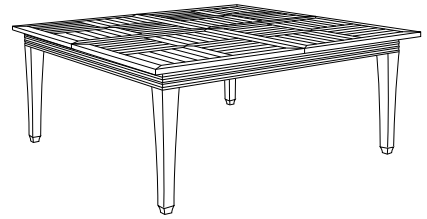

Available in casual finishes
for interior and exterior use
(from L to R): Driftwood Finish,
Natural Teak, or Protective
UV Inhibitor (Teak Oil)

Palazzio Tables

65" Square Dining Table
PL-6004L

40" Square Dining Table
PL-6000L

70" Square Dining Table
PL-6002

64" Round Dining Table
PL-6005L

50" Round Dining Table
PL-6010L

60" Round Dining Table
PL-6007

Side Table
PL-6070L

Coffee Table
PL-6055

Coffee Table
PL-6060L

Corner Table
PL-6065