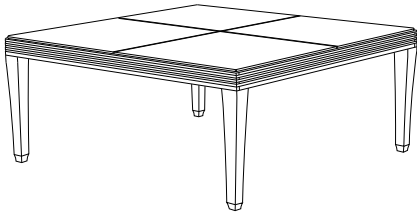

PL-6004L
Palazzio 65" Square Dining Table, Limestone Top
65"W x 65"D x 30"H

GIATI
DESIGNS BY MARK SINGER

GIATI DESIGNS, INC.
614 Santa Barbara Street
Santa Barbara, CA 93101
Tel 805.965.6535 Fax 805.965.6295
www.giati.com

Available in casual finishes
for interior and exterior use
(from L to R): Driftwood Finish,
Natural Teak, or Protective
UV Inhibitor (Teak Oil)

Palazzio Tables

65" Square Dining Table
PL-6004L

40" Square Dining Table
PL-6000L

70" Square Dining Table
PL-6002

64" Round Dining Table
PL-6005L

50" Round Dining Table
PL-6010L

60" Round Dining Table
PL-6007

Side Table
PL-6070L

Coffee Table
PL-6055

Coffee Table
PL-6060L

Corner Table
PL-6065