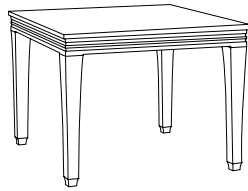

PL-6004L
Palazzio 65" Square Dining Table, Limestone Top
65"W x 65"D x 30"H

GIATI
DESIGNS BY MARK SINGER

GIATI DESIGNS, INC.
614 Santa Barbara Street
Santa Barbara, CA 93101
Tel 805.965.6535 Fax 805.965.6295
www.giati.com

Available in casual finishes
for interior and exterior use
(from L to R): Driftwood Finish,
Natural Teak, or Protective
UV Inhibitor (Teak Oil)

Palazzio Tables

65" Square Dining Table
PL-6004L

40" Square Dining Table
PL-6000L

70" Square Dining Table
PL-6002

64" Round Dining Table
PL-6005L

50" Round Dining Table
PL-6010L

60" Round Dining Table
PL-6007

Side Table
PL-6070L

Coffee Table
PL-6055

Coffee Table
PL-6060L

Corner Table
PL-6065