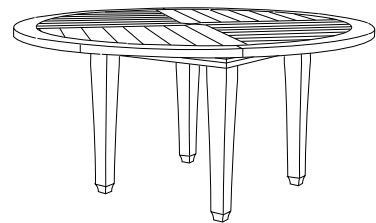

Available in casual finishes
for interior and exterior use
(from L to R): Driftwood Finish,
Natural Teak, or Protective
UV Inhibitor (Teak Oil)

Palazzio Tables

65" Square Dining Table
PL-6004L

40" Square Dining Table
PL-6000L

70" Square Dining Table
PL-6002

64" Round Dining Table
PL-6005L

50" Round Dining Table
PL-6010L

60" Round Dining Table
PL-6007

Side Table
PL-6070L

Coffee Table
PL-6055

Coffee Table
PL-6060L

Corner Table
PL-6065