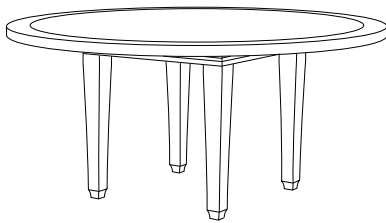

PL-6004L
Palazzio 65" Square Dining Table, Limestone Top
65"W x 65"D x 30"H

GIATI
DESIGNS BY MARK SINGER

GIATI DESIGNS, INC.
614 Santa Barbara Street
Santa Barbara, CA 93101
Tel 805.965.6535 Fax 805.965.6295
www.giati.com

Available in casual finishes
for interior and exterior use
(from L to R): Driftwood Finish,
Natural Teak, or Protective
UV Inhibitor (Teak Oil)

Palazzio Tables

65" Square Dining Table
PL-6004L

40" Square Dining Table
PL-6000L

70" Square Dining Table
PL-6002

64" Round Dining Table
PL-6005L

50" Round Dining Table
PL-6010L

60" Round Dining Table
PL-6007

Side Table
PL-6070L

Coffee Table
PL-6055

Coffee Table
PL-6060L

Corner Table
PL-6065